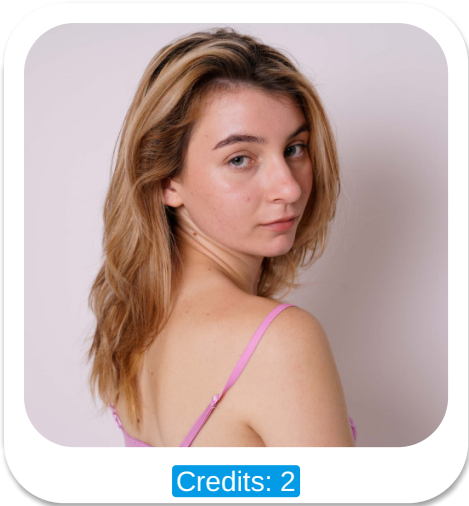

# Ana Vanessa Tatulescu

Credits: 2

Age: 16-20	Height: 4ft11inch	Eye Colour: Green	Accent: London
Gender:F	Weight: 47kg	Waist: 66cm	
Location: London	Shoe Size: 4	Bust: 80cm	Hips: 78cm
Drives: No	Hair Color: Blonde		