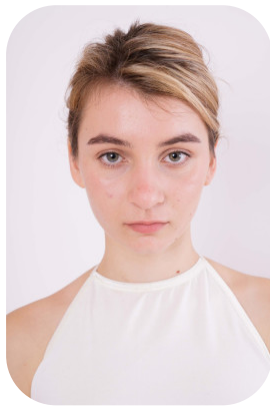

Additional Talents:

MOUNTAIN BIKE - SWIM - ROLLERBLADE - ROLLERSKATE - SKATEBOARD - HORSERIDE - SKI